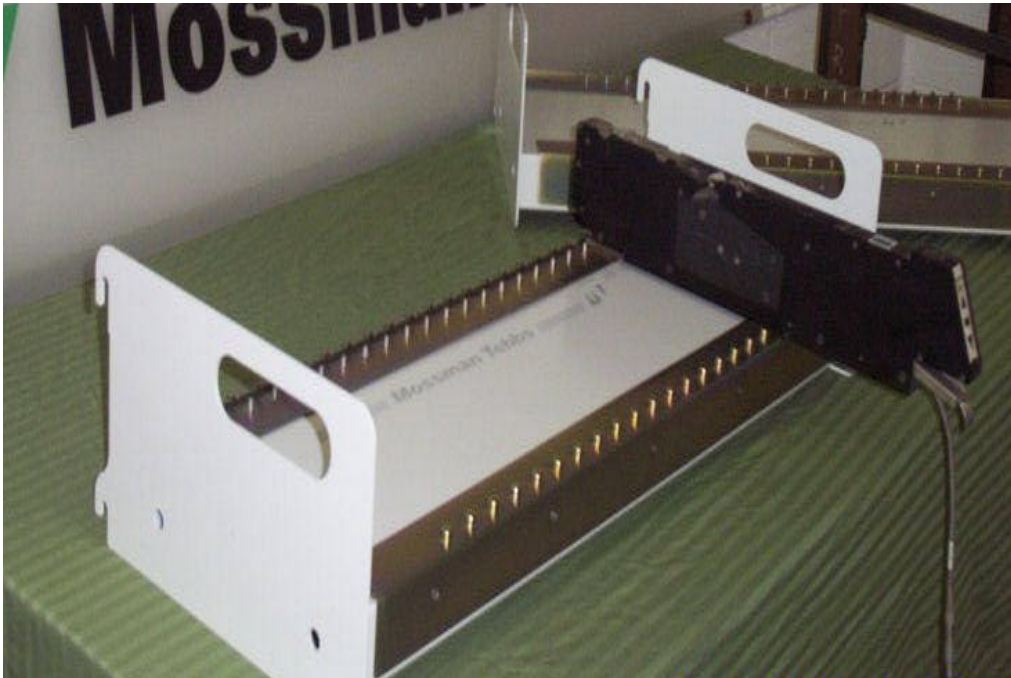

## Siplace Shelf

Model 915-200

**Capacity** 23 Locations on 35mm crs

Shelf will fit on to the following trolleys

851M          Kitting trolley

**Mossman Tebbs LLC - P.O. Box 205 - Hilton, NY 14468**  
**585-721-8567 - fax 585-392-8998**  
*[mossmantebbsusa.com](http://mossmantebbsusa.com)*