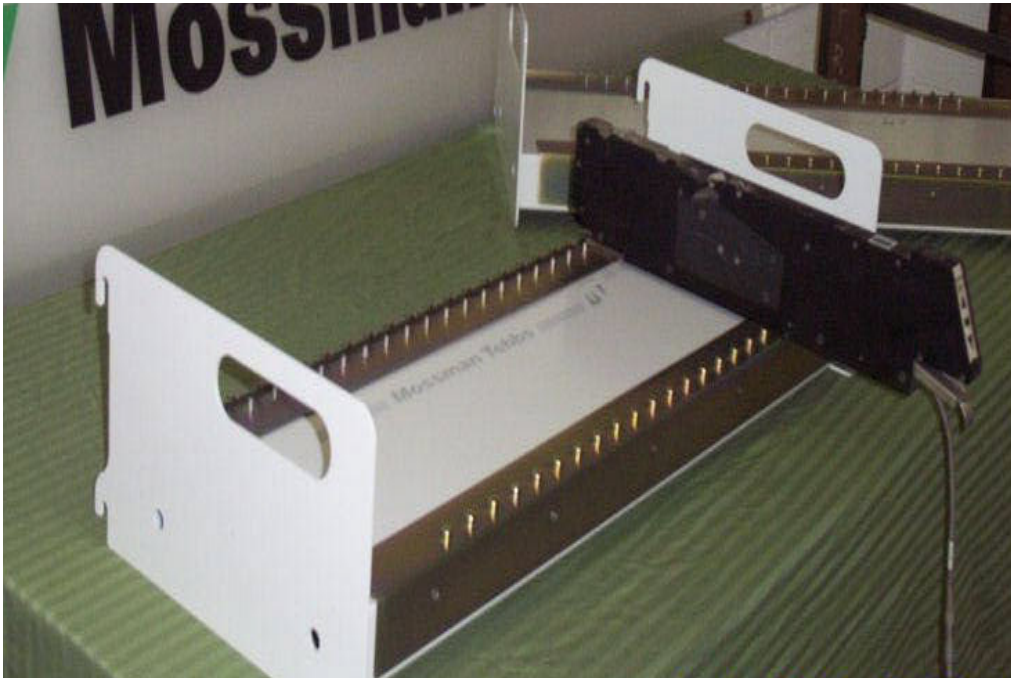

Siemens X Series Feeder Shelf

Trolley Frame

851M

Siemens X Feeder Shelves 915-300

Capacity

- Maximum 3 shelves per Trolley
- Or 2 shelves and 2 real shelves
- 72 locations on 11.4mm pitch per shelf
- total of 218 feeder per Trolley Frame

Features

- Hook on shelves, variable on 50mm pitch
- ESD Plastic location plates.
- Conductive castors.
- Hook on shelves, variable on 50mm pitch

ESD Plastic location plates

Manufactured by:

**Mossman Tebbs LLC - P.O. Box 205 -
Hilton, NY 14468**

585-721-8567 - fax 585-247-7471

mossmantebbsusa.com

Siemens Shelf

Model 915-200

Capacity 23 Locations on 35mm crs

Shelf will fit on to the following trolleys

851M Kitting trolley

Mossman Tebbs LLC - P.O. Box 205 - Hilton, NY 14468
585-721-8567 - fax 585-392-8998
mossmantebbsusa.com